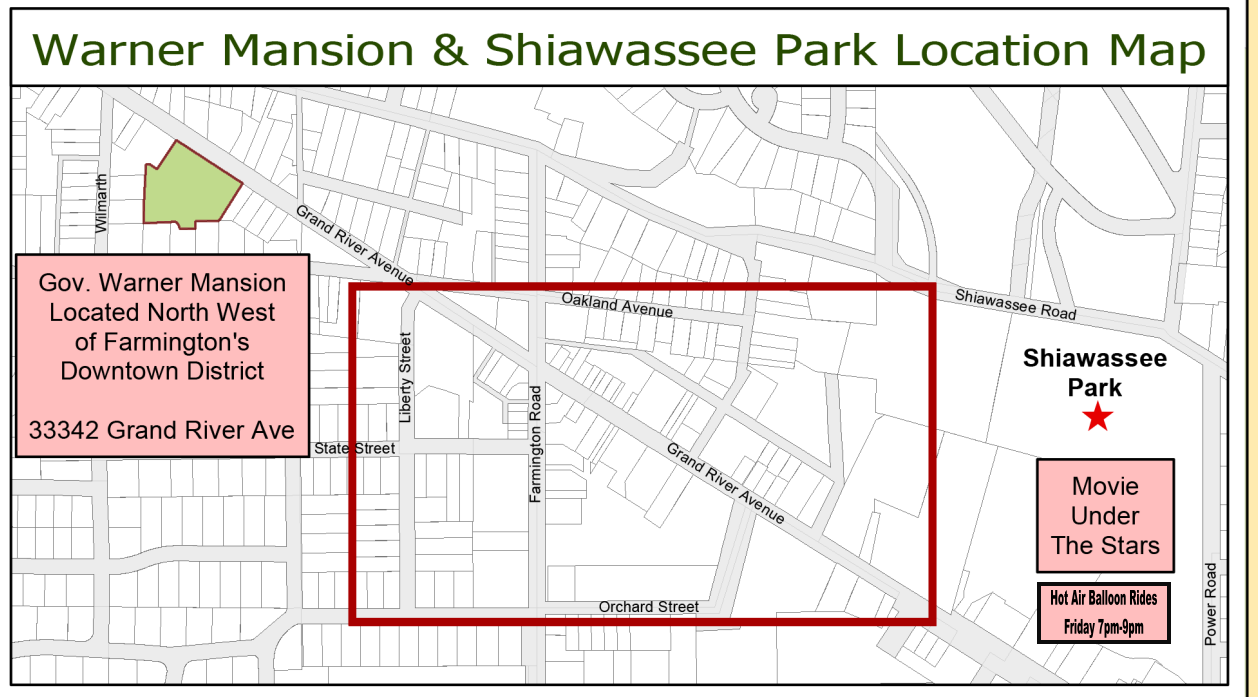

Greater Farmington Founders' Festival

CITY OF FARMINGTON, MICHIGAN

MAP LEGEND

- Crafters Row
- Red, White & Brew Beer Tent
- Food Vendors
- Vendors - Zone B
- Vendors & Kids Activities - Zone A

Shuttle Parking

- West Loop - Sellers Buick GMC
- East Loop - Farmington High School