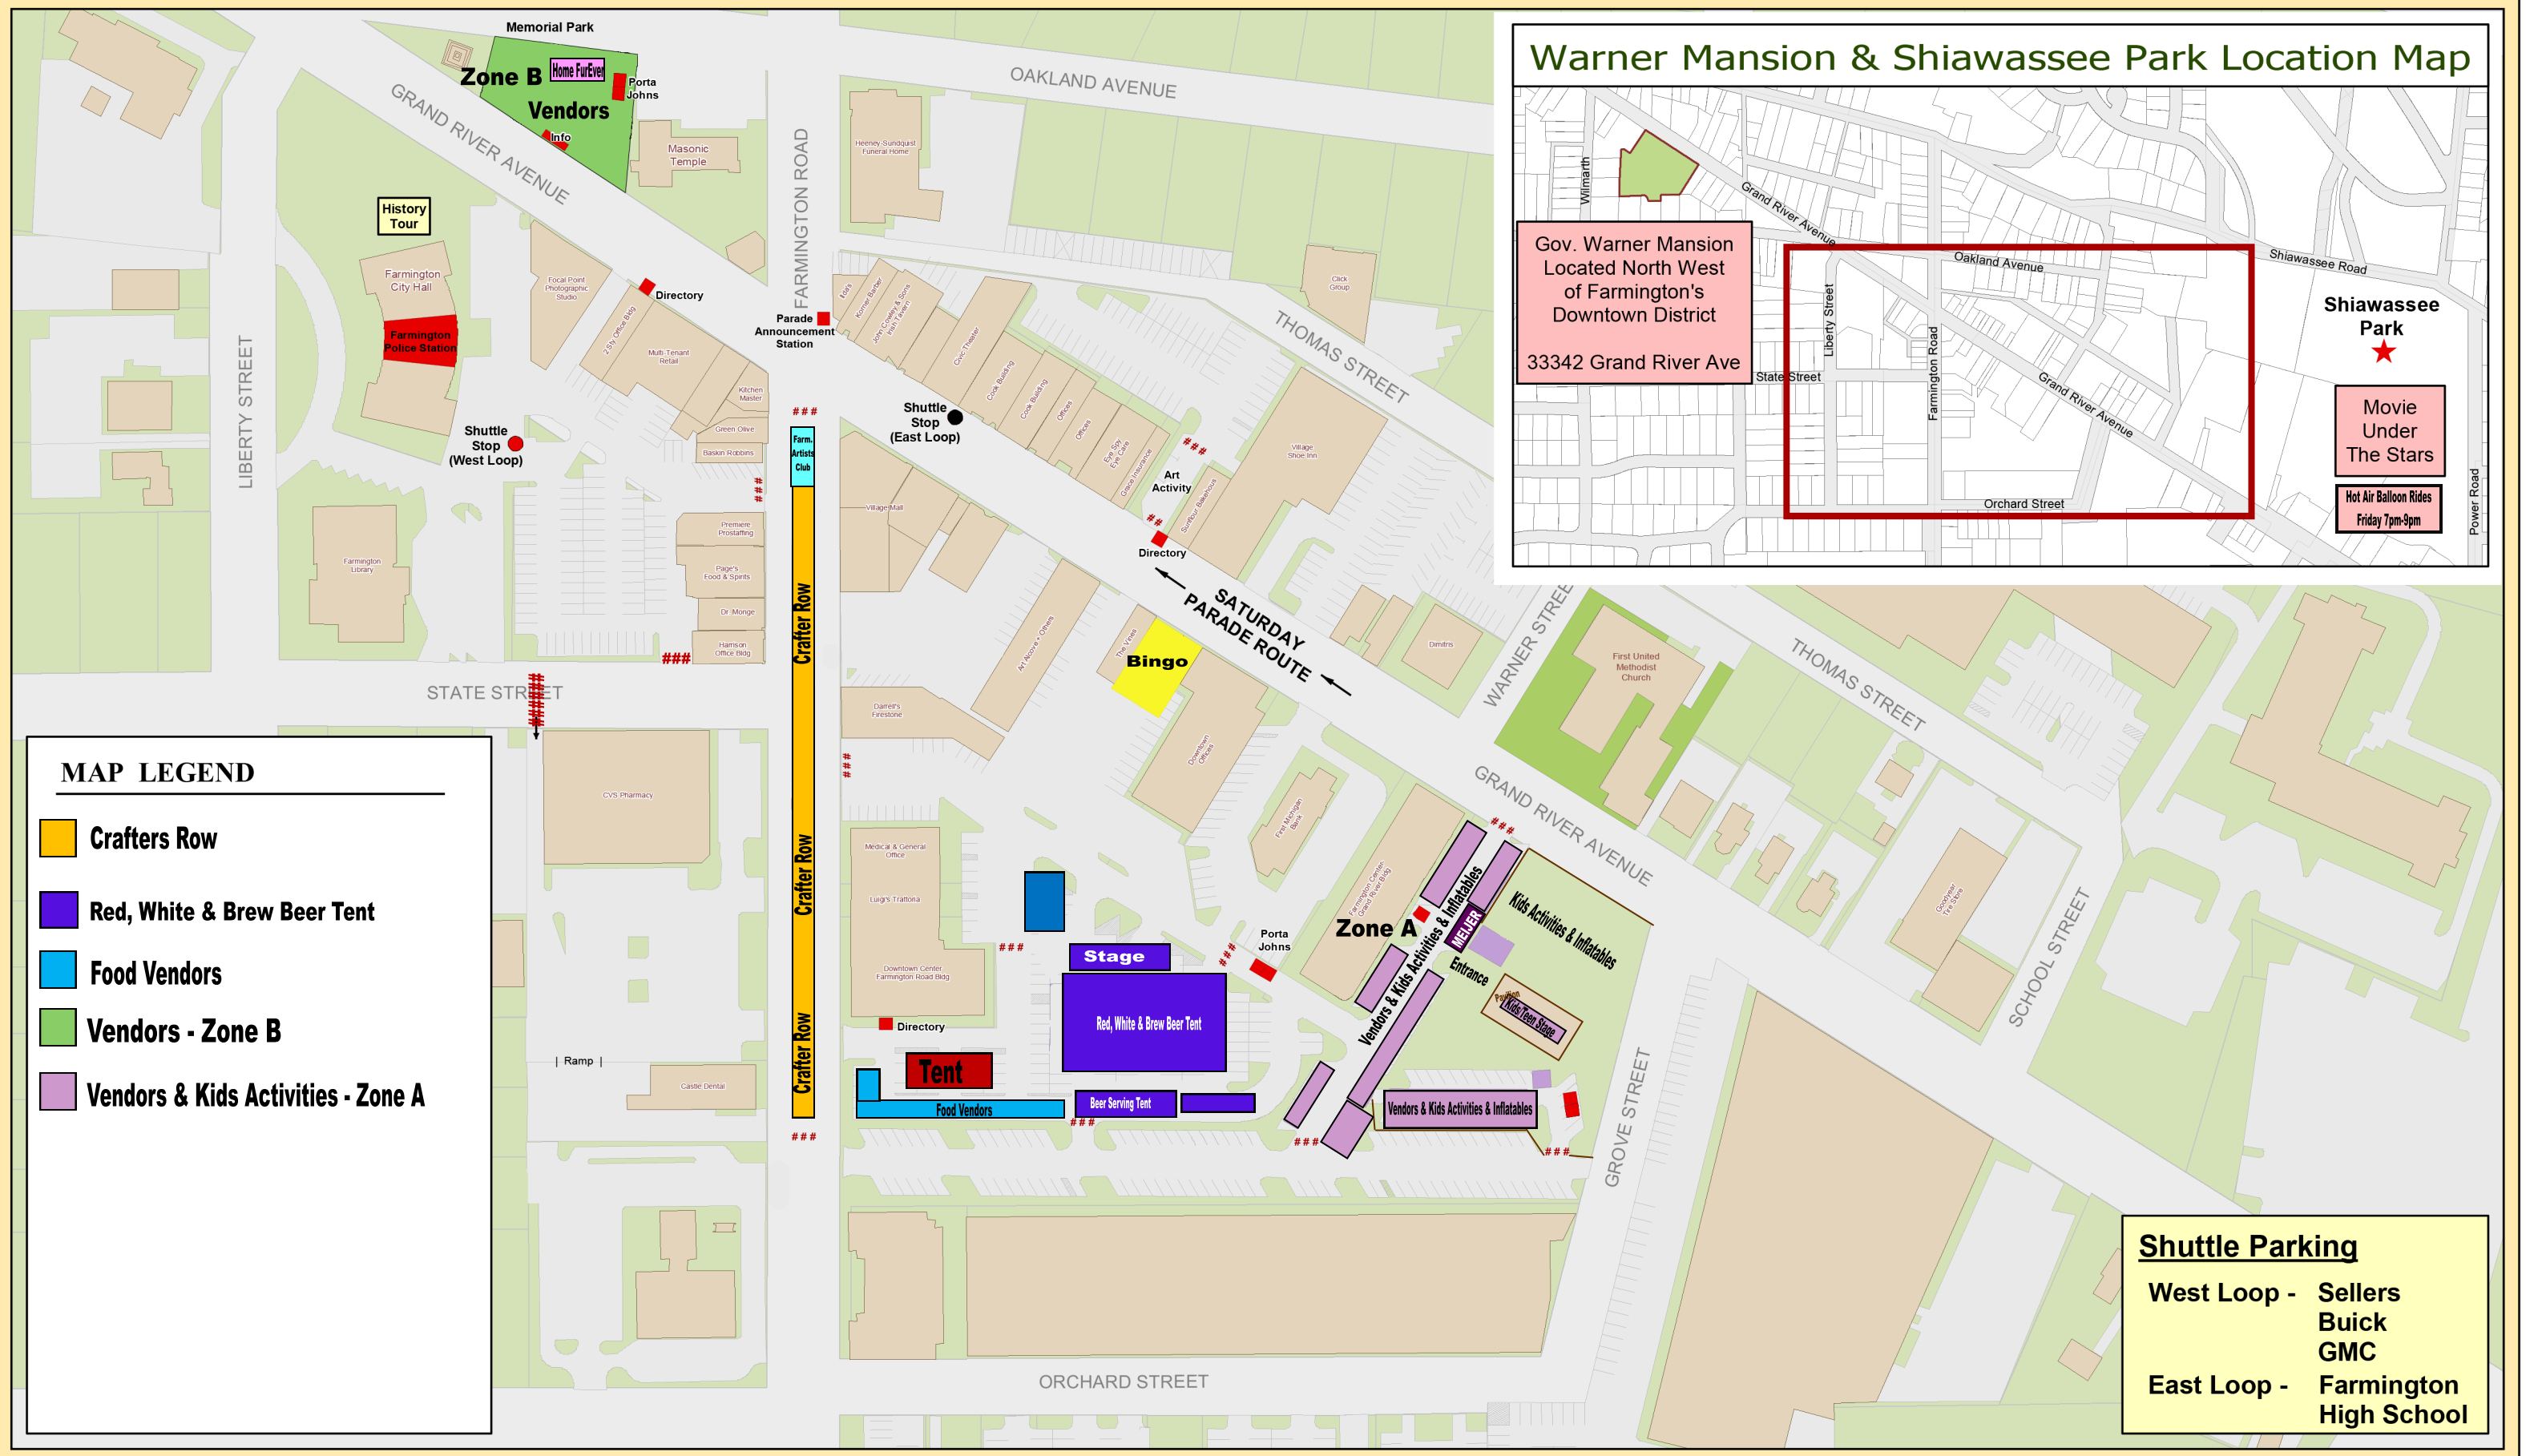

Greater Farmington Founders' Festival

CITY OF FARMINGTON, MICHIGAN

MAP LEGEND

- Crafters Row
- Red, White & Brew Beer Tent
- Food Vendors
- Vendors - Zone B
- Vendors & Kids Activities - Zone A

Shuttle Parking

- West Loop - Sellers Buick GMC
- East Loop - Farmington High School